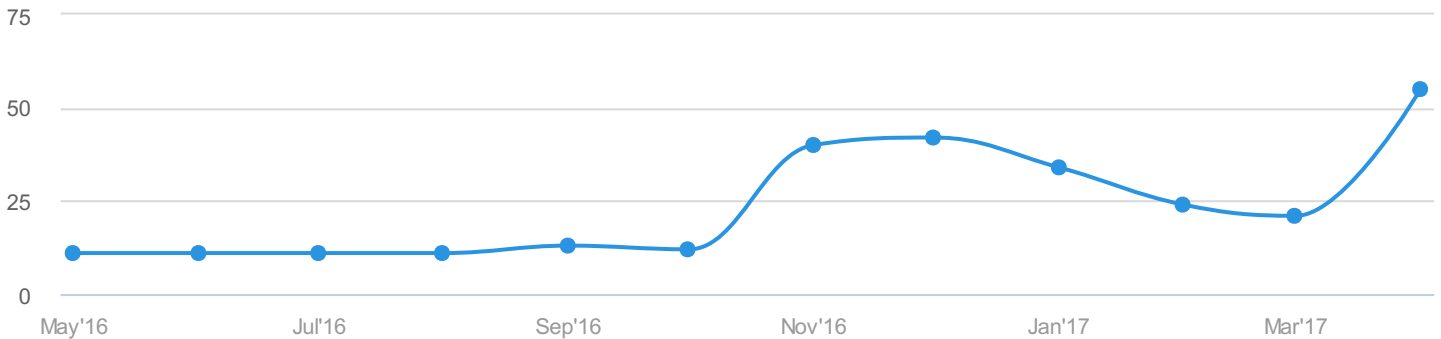

Organic Research: Positions (Desktop)

62 KEYWORDS

The number of keywords bringing users to the website via Google's top 100 organic search results

55 TRAFFIC

The number of users expected to visit the website in the following month on condition that average monthly organic traffic stays relatively the same

$909 TRAFFIC COST

Estimated price of organic keywords in Google AdWords

Organic Search: Traffic chart

websitepromoters.com | US | 1 Year

Organic Search: Positions 1 - 62 (62)

US | websitepromoters.com

Keyword	Pos	Volume	KD	CPC (USD)	URL	Traffic %	Costs %	Com.	Result	Trend	Last Update
orange county seo	8 (14)	720	50.90	24.52	↗	38.18	58.19	0.45	1,100,000		-
website promoters	2 (2)	70	74.70	4.55	↗	16.36	4.51	0.72	1,620,000		-
irvine seo	12 (15)	720	50.59	0.00	↗	16.36	0.00	0.16	495,000		-
orange county seo company	12 (13)	590	50.78	0.00	↗	12.72	0.00	0.20	2,050,000		-
orange county seo companies	2 (2)	40	51.82	26.72	↗	9.09	15.18	0.77	1,130,000		-
seo company orange county	9 (8)	90	51.99	46.19	↗	3.63	13.64	0.54	2,230,000		-
website promoter	11 (9)	30	73.61	5.78	↗	1.81	0.88	0.74	1,410,000		-
seo companies in orange county	10 (12)	40	49.87	20.02	↗	1.81	2.64	0.89	900,000		-